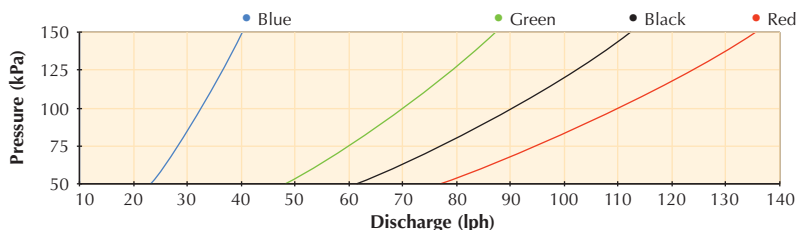

Economical fan spray jet for effective watering.

Features

- Winged base with 'Quick' thread for rapid and easy installation.
- No tools required.
- Choice of three spray patterns – 360°, 180°, 90°.
- Four colour coded flow rates.

Applications

Home and landscaped gardens and horticultural applications.

SPRAYS

Single Piece Jets 360°

Single Piece Jets 180°

Single Piece Jets 90°

Performance					
COLOUR AND ORIFICE SIZE	PRESSURE (kPa)	FLOW (lph)	DIAMETER (m)	RADIUS (m)	
Blue 1.0 mm	50	25	1.6	0.8	1.1
	100	35	2.0	1.0	1.4
	150	43	2.4	1.2	1.7
Green 1.5 mm	50	48	2.0	1.0	1.3
	100	70	2.4	1.2	1.6
	150	88	2.8	1.5	1.9
Black 1.7 mm	50	62	2.4	1.2	1.6
	100	90	2.8	1.5	1.9
	150	113	3.2	1.8	2.2
Red 1.9 mm	50	77	2.5	1.4	1.8
	100	110	3.0	1.7	2.1
	150	134	3.4	2.0	2.4

Flow Rate

Single Piece Jet

SPRAY PATTERN	COLOUR	ORDER CODE	PACK QUANTITY	PACKS PER CARTON	CARTON (kg)
360°	Blue	15445	100	250	16.6
180°	Blue	15425	100	250	16.6
90°	Blue	15415	100	250	16.6
360°	Green	15545	100	250	16.6
180°	Green	15525	100	250	16.6
90°	Green	15515	100	250	16.6
360°	Black	15645	100	250	16.6
180°	Black	15625	100	250	16.6
90°	Black	15615	100	250	16.6
360°	Red	15745	100	250	16.6
180°	Red	15725	100	250	16.6
90°	Red	15715	100	250	16.6

Specifications

DIMENSIONS	UV STABILISED MATERIALS	BASE/CONNECTION TYPE
HEIGHT 22 mm WIDTH across wings 12 mm WEIGHT (approx) 0.6 g	acetal	Inlet: 'QUICK' THREAD 4 mm